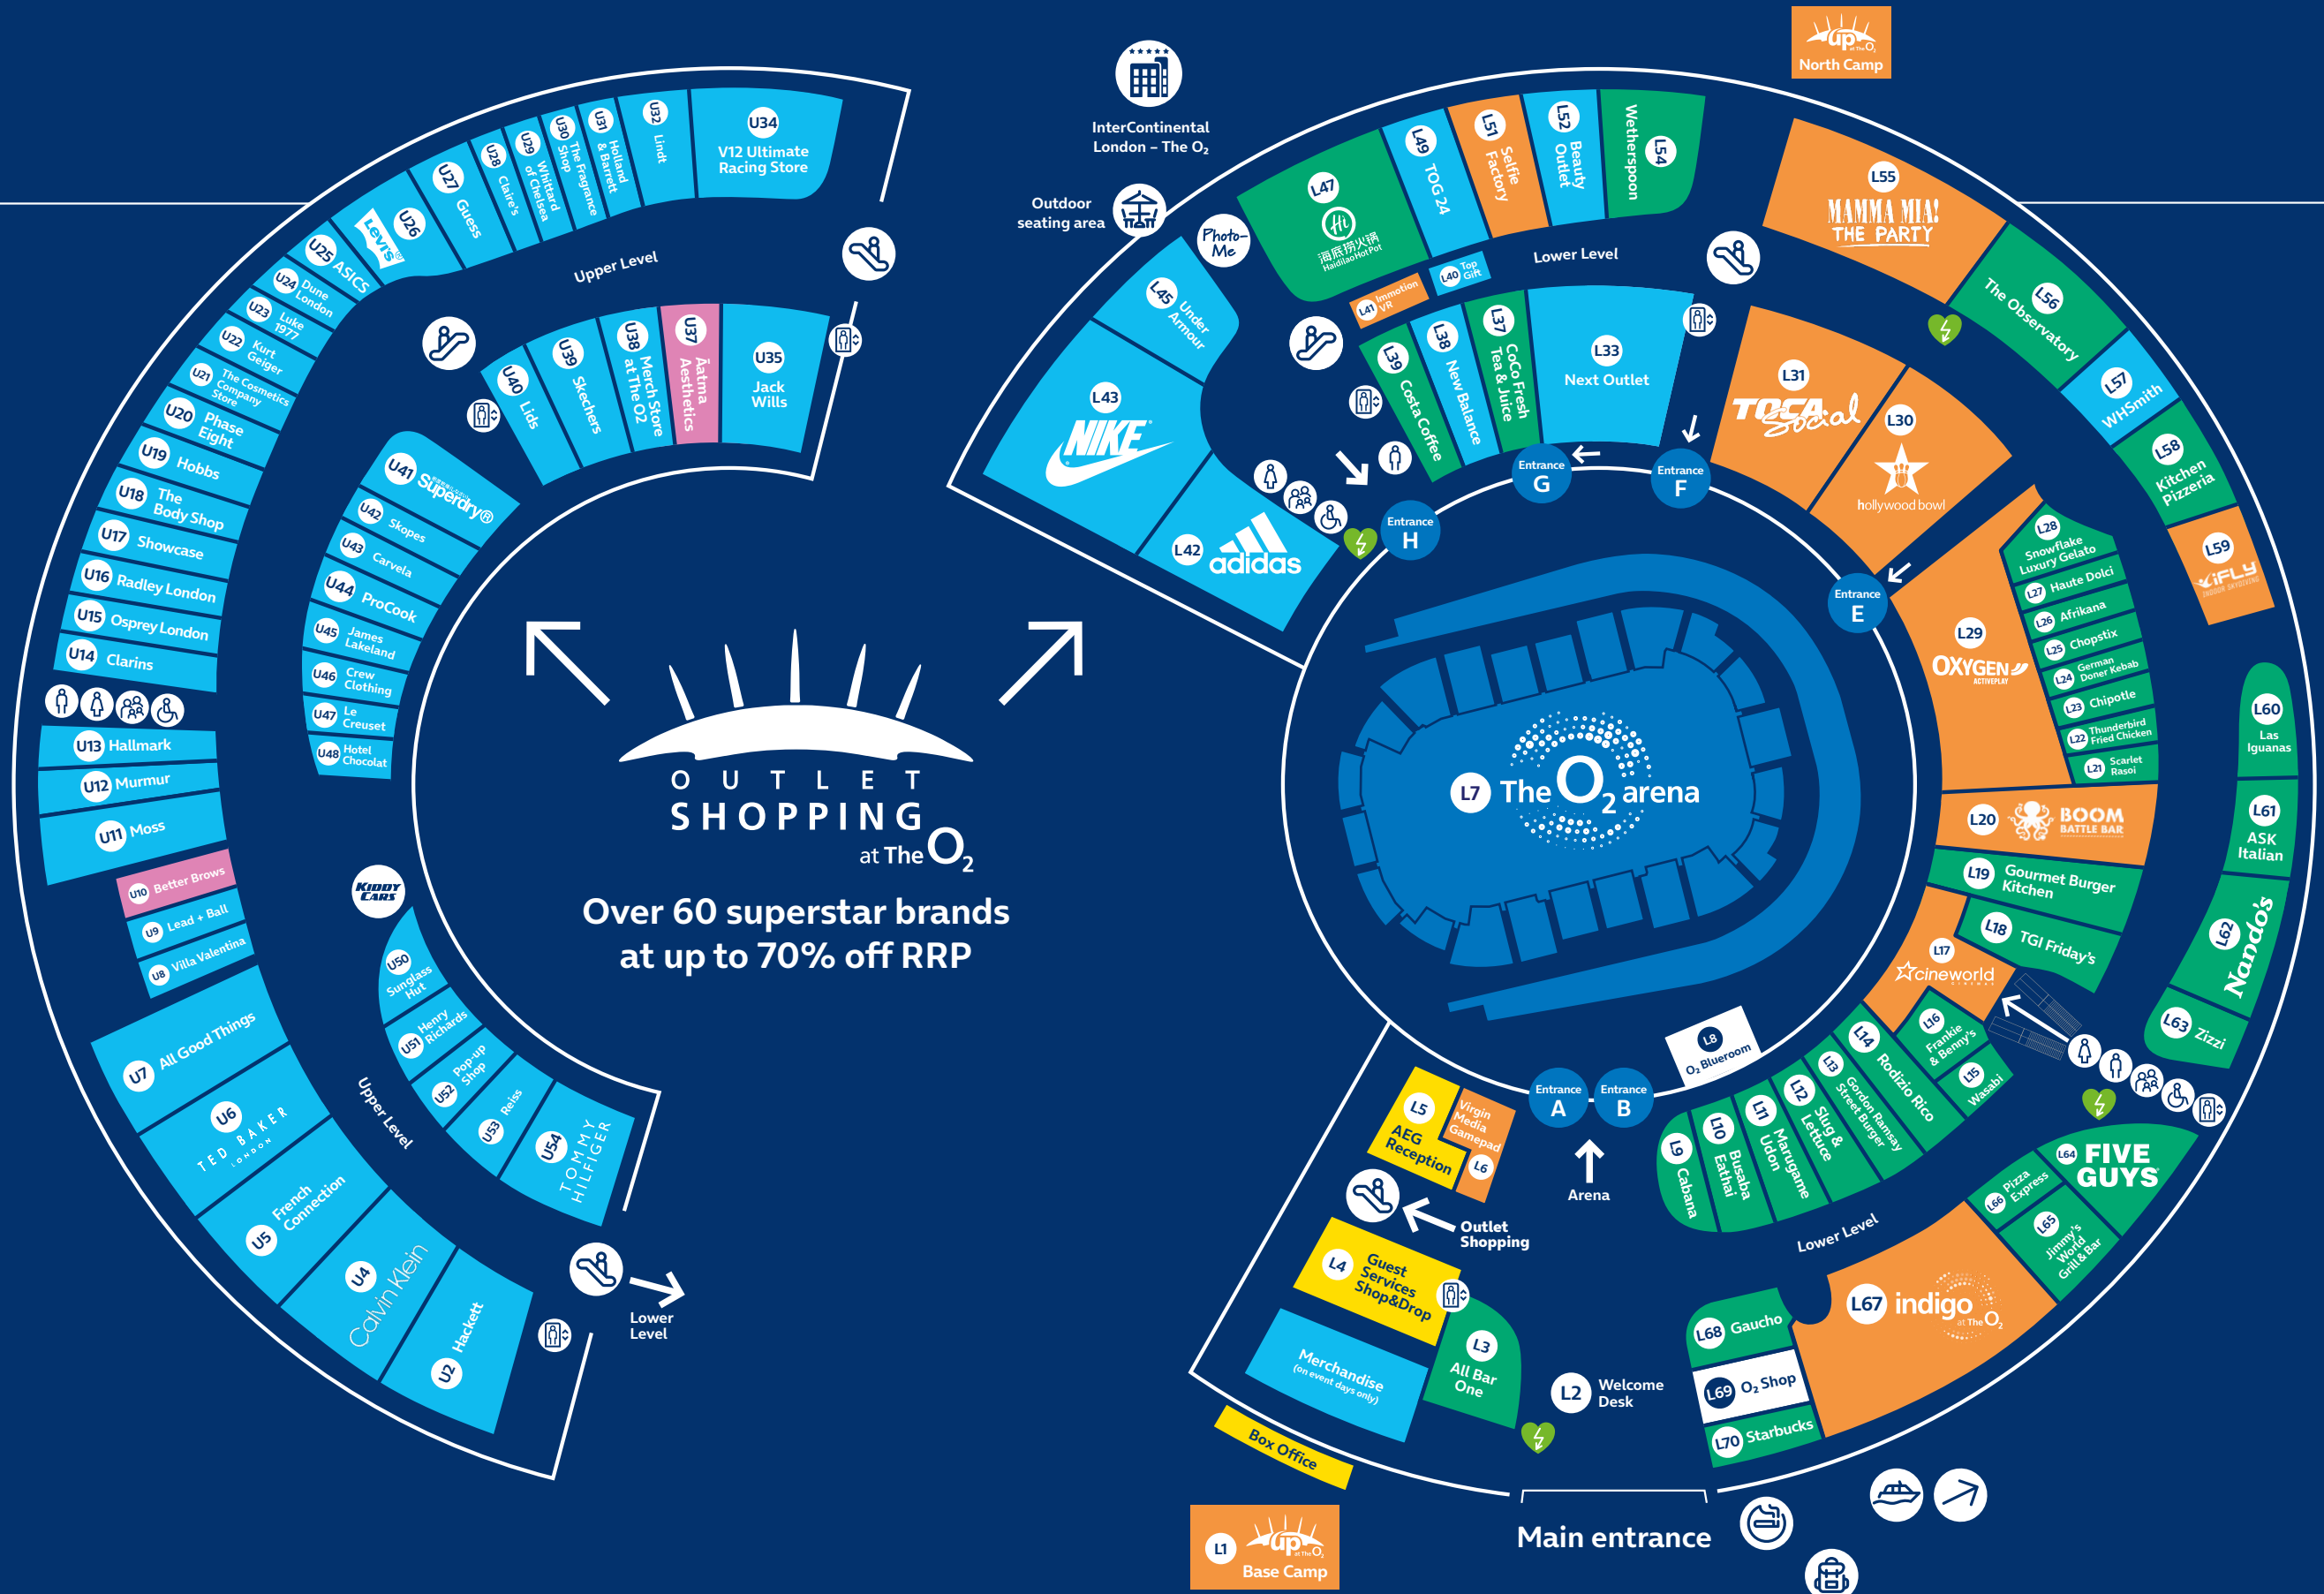

Beauty Services

- U37 Aatma Aesthetics
- U10 Better Brows

Key

- Arena & entrances
- Accessibility toilet
- Arena bag drop
- Elevator
- Escalator / Stairs
- Family room
- Kiddy Cars
- North Greenwich Underground and Bus Station
- Outdoor seating area
- Photo-Me
- Smoking area
- Toilets
- Uber Boat by Thames Clippers (North Greenwich Pier)
- Defibrillator

Lower Level ↓

Food & Drink

- L26 Afrikana
- L3 All Bar One
- L61 ASK Italian
- L10 Busaba Eathai
- L9 Cabana
- L23 Chipotle
- L25 Chopstix
- L37 CoCo Fresh Tea & Juice
- L39 Costa Coffee
- L64 Five Guys
- L16 Frankie & Benny's
- L68 Gaucho
- L24 German Doner Kebab
- L13 Gordon Ramsay Street Burger
- L19 Gourmet Burger Kitchen
- L27 Haute Dolci
- L47 Haidilao Hot Pot 海底捞
- L65 Jimmy's World Grill & Bar
- L58 Kitchen Pizzeria
- L60 Las Iguanas
- L11 Marugame Udon
- L62 Nando's
- L14 PizzaExpress
- L14 Rodizio Rico
- L21 Scarlet Rasoi
- L12 Slug & Lettuce
- L28 Snowflake Luxury Gelato
- L70 Starbucks
- L56 The Observatory
- L22 Thunderbird Fried Chicken
- L18 TGI Friday's
- L15 Wasabi
- L54 Wetherspoon
- L63 Zizzi

Outlet Shopping

- L42 Adidas
- L52 Beauty Outlet
- L38 New Balance
- L33 Next Outlet
- L43 Nike
- L49 TOG24
- L40 Top Gift
- L45 Under Armour
- L57 WHSmith

Entertainment

- L20 BOOM BATTLE BAR
- L17 Cineworld
- L30 Hollywood Bowl
- L59 iFLY Indoor Skydiving
- L41 ImmotionVR
- L55 Mamma Mia! The Party
- L29 Oxygen Activeplay
- L51 Selfie Factory
- L31 TOCA Social
- L16 Virgin Media Gamepad

O₂ at The O₂

- L8 O₂ Blueroom
- L69 O₂ Shop

Services

- L15 AEG Reception
- L4 Guest Services Shop & Drop
- L12 Welcome Desk