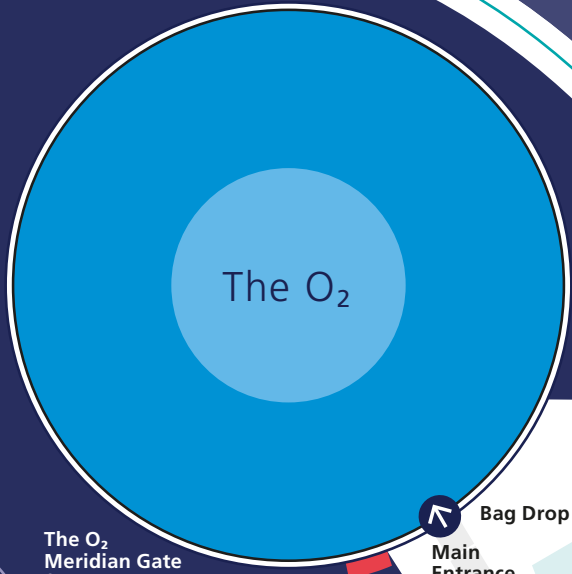

← River Bus Express to Canary Wharf, London Bridge, Waterloo

RIVER THAMES

Uber Boat
by thames clippers

North Greenwich Pier

Intercontinental London - The O2

Access to hotel only

The O2 Meridian Gate for valet parking

Up at The O2 Base Camp

Bag Drop

Main Entrance

Ravensbourne College

PENINSULA SQUARE

Taxi Rank

North Greenwich Station

Special Access Drop-off